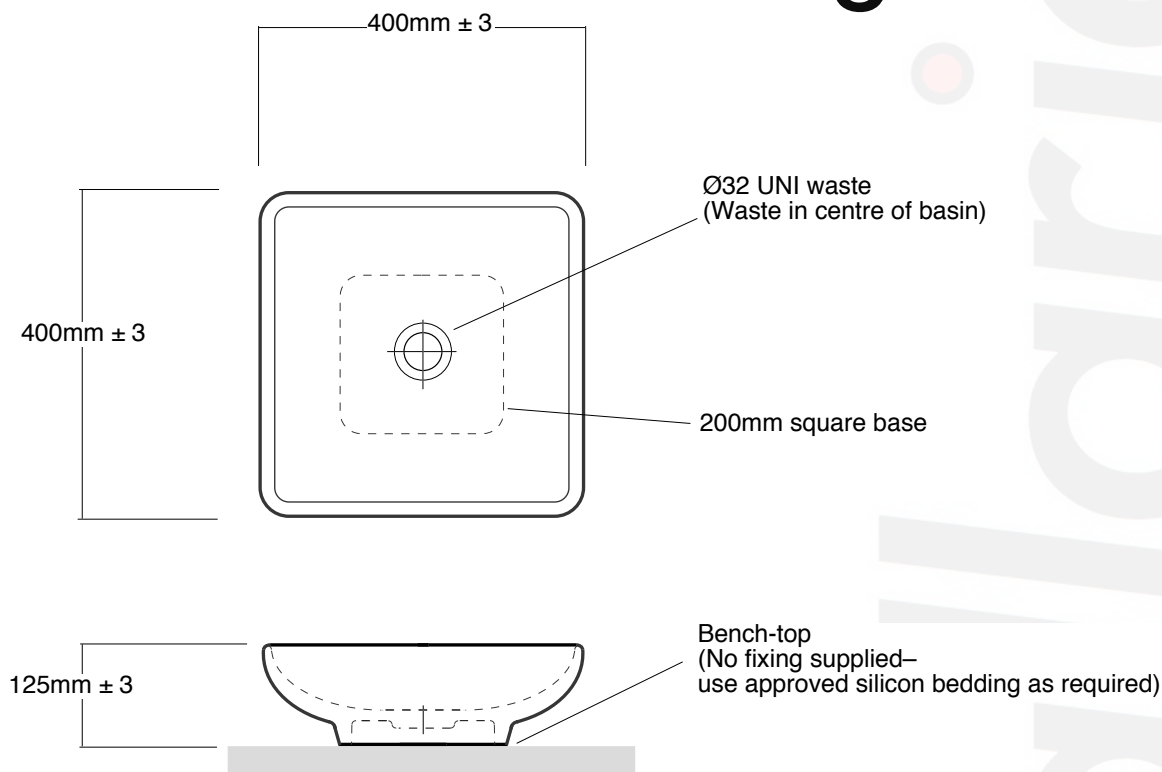

Severn
On-counter-top
basin.
Square basin

XL4322 Basin

Dimensions: 400mm x 400mm

Colour: White

Taps: No tap holes

Waste: Ø32 UNI waste

Overflow: No overflow

Notes:
Scale 1:10
All dimensions in millimetres.
All sizes are nominal.

Gallaria Bathware

gallaria

All sizes nominal.

As with all vitreous china products variations occur. Each individual piece should should be checked for size