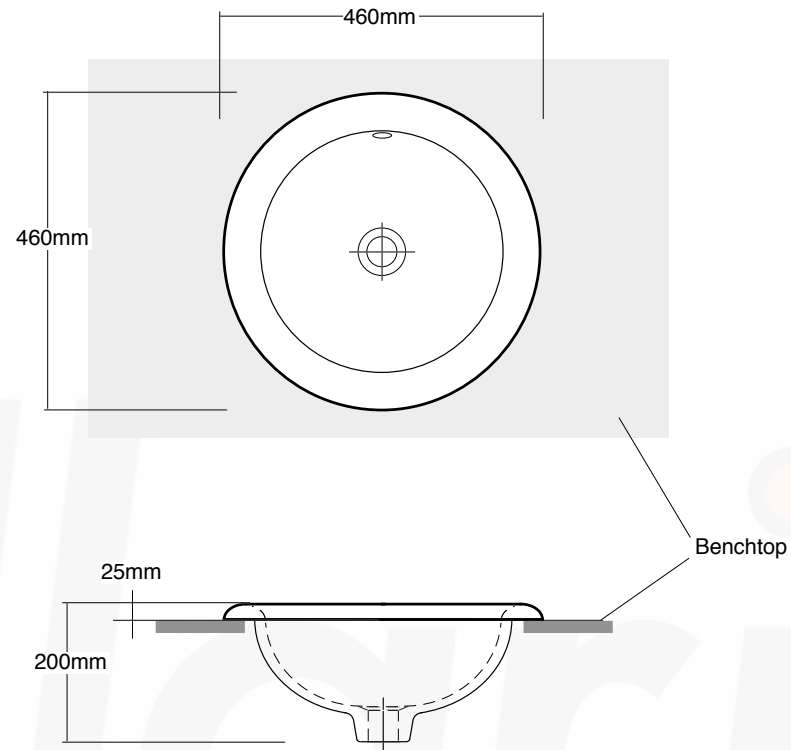

## Raindrop Drop-in, counter-top Basin XL4171

**Dimensions:** 460mm x 460mm  
**Colour:** White  
**Taps:** No tap holes  
Use wall or benchtop taps

**Waste:** Ø32 waste with overflow  
**Fixing kit:** Not supplied

Notes:  
Scale 1:10  
All dimensions in millimetres.  
All sizes are nominal.

Vista Sanitaryware  
Australia Pty. Limited.

Drawing Issue 3-20-8-2009

© Copyright Stowpace P/L 2009

All sizes nominal.

As with all vitreous china products variations occur. Each individual piece should be checked for size